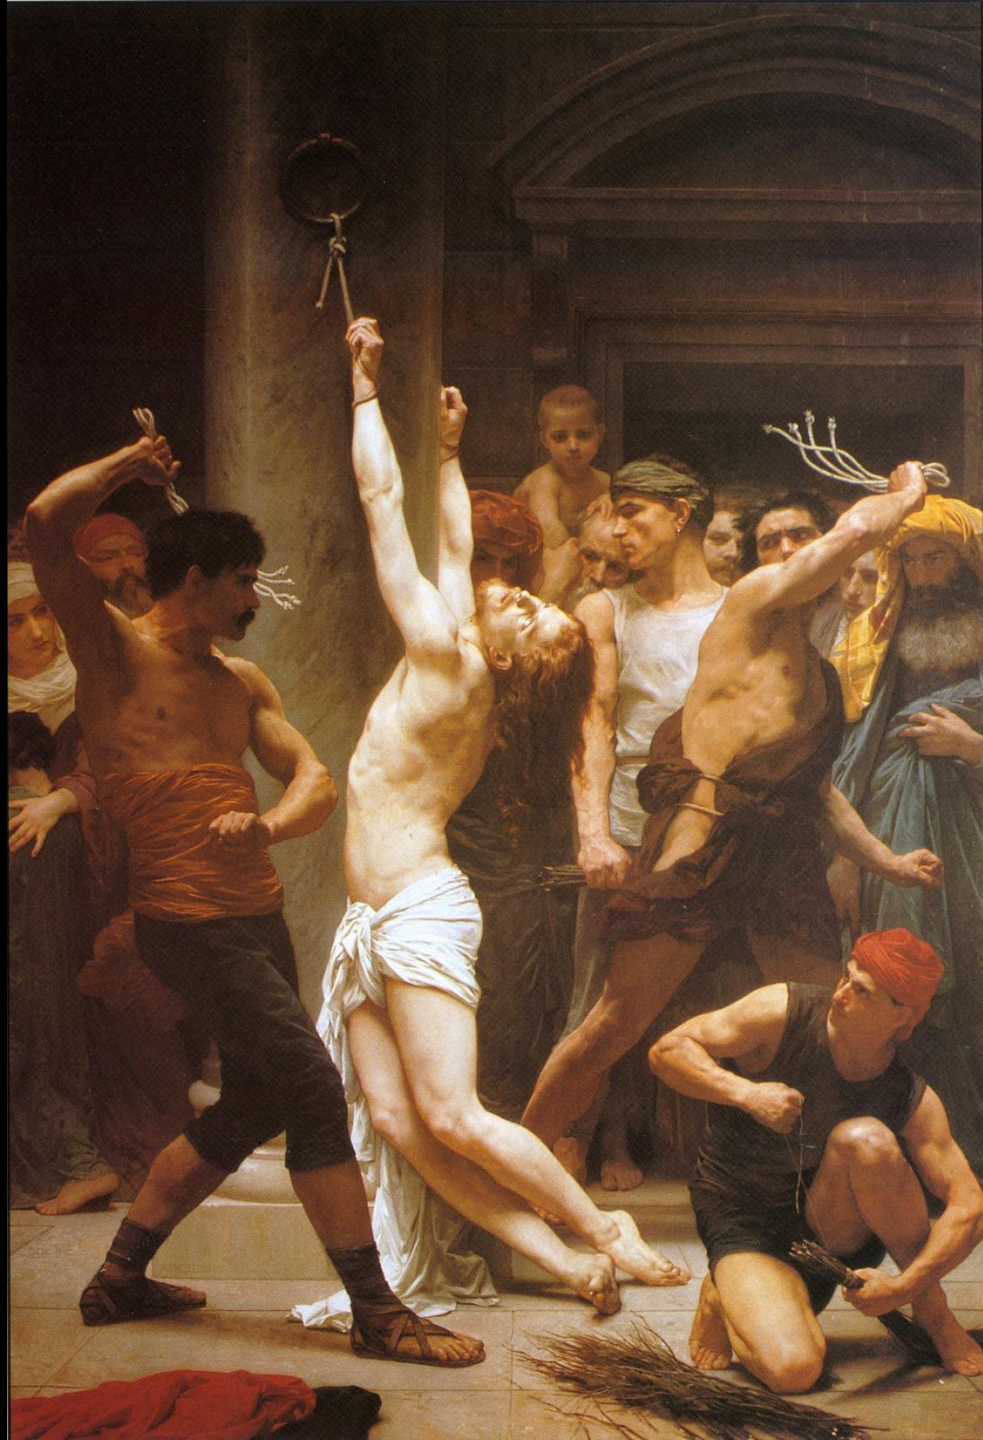

La Pasqua di Gesù
tra arte e fede

CRVCIFIGE EVM
TOLE EVM

CRVCIFIGE CRVC

CRVCIFIGE EVM

CRVCIFIGE TOLE

EVM CRVCIFIGE

Handwritten text in a Gothic script, likely a Latin prayer or liturgical text, partially obscured by the figure's halo.