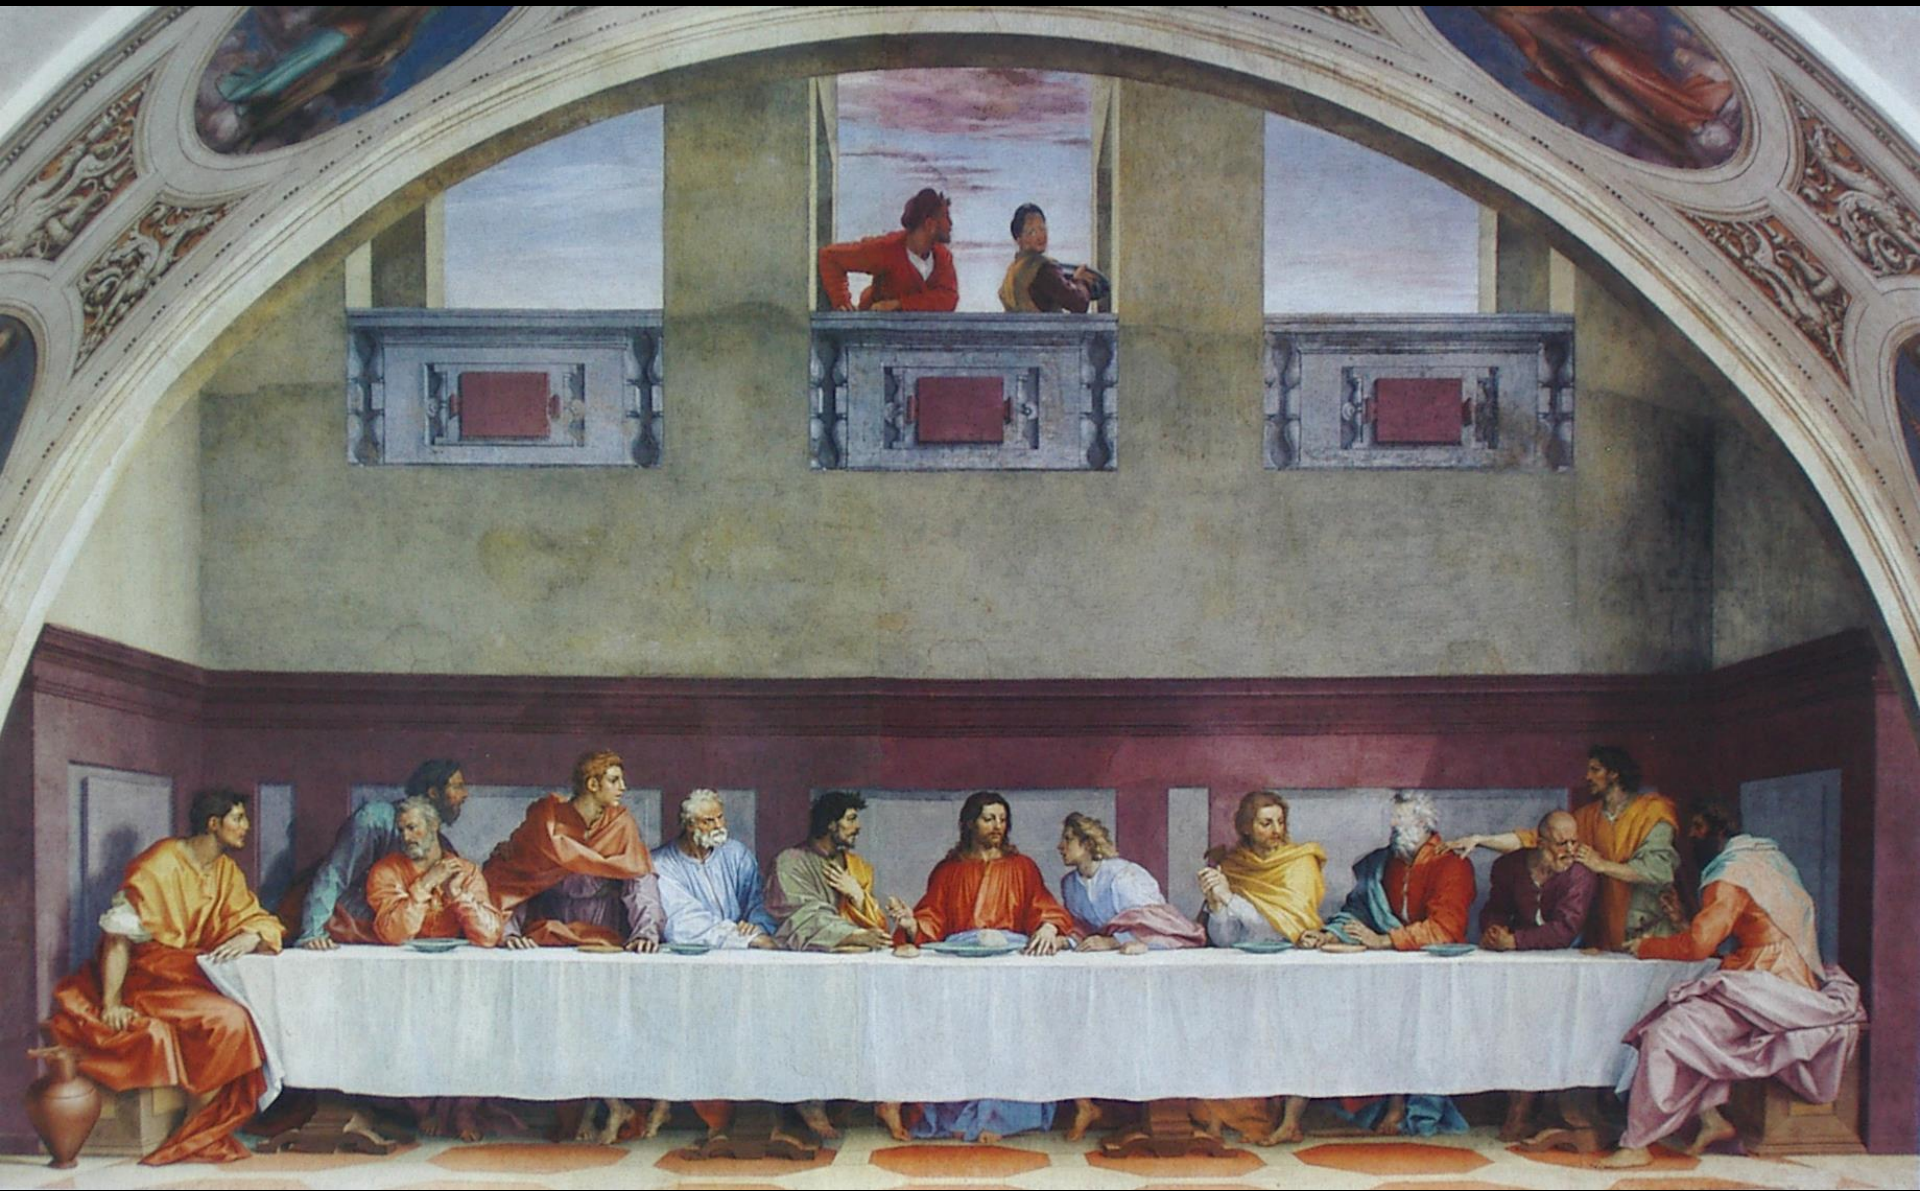

La Pasqua di Gesù
tra arte e fede

CRVCIFIGE EVM
TOLE EVM

CRVCIFIGE CRVC

CRVCIFIGE EVM

CRVCIFIGE TOLE

EVM CRVCIFIGE

Handwritten text in a Gothic script, likely a Latin prayer or liturgical text, partially obscured by the figure's halo.